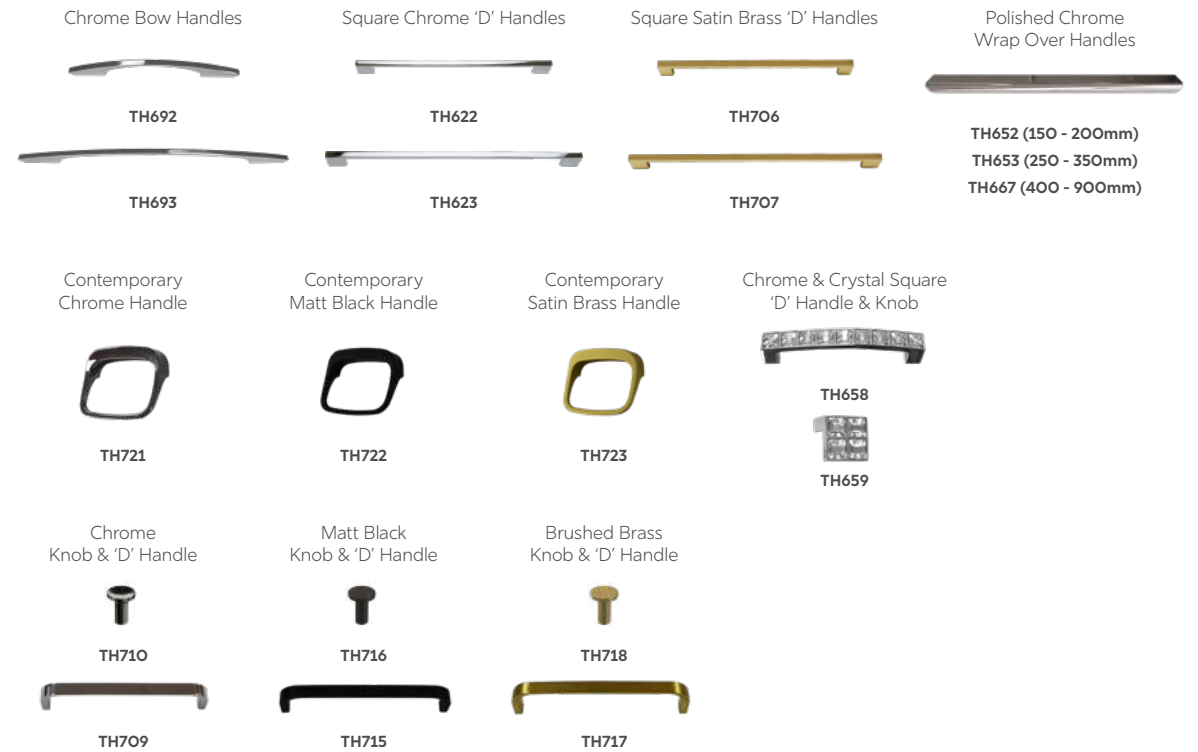

Essente Crystal Stone Carrara White Marble Madison Avenue Parisian Cafe Lotus Temple Broadway

4 Choose your handle

Choosing the right handle enables you to make an individual statement about you and your bathroom.

Inclusive Handle Selection

Surcharge Premium Handle Selection

Push to Open

HANDLELESS
To suit all doors
Inclusive

HANDLELESS
To suit all drawers
Surcharge

Push to open allows the handleless operation of doors and drawers by pressing the front to access the interior of the cabinet. Cannot be supplied with soft close operation.