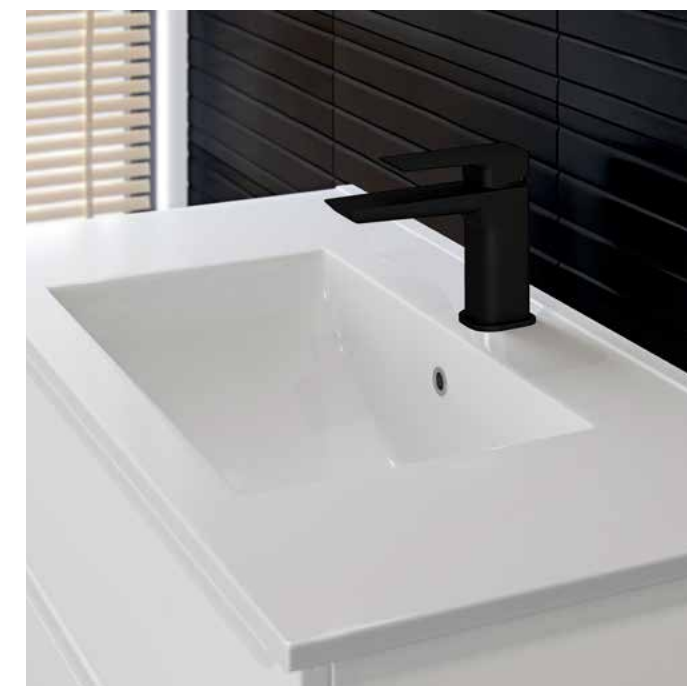

SHOWN WITH:

Quadro 460 Deep Ceramic Basin with 18mm Rim
Black Matt Avra Tap
Bordo Wall Hung Pan
Large Round Cistern Button in Matt Black Finish
Black Andromeda Matt Laminate Worktop
Universal Wall Hung Mirror
Gloss White Co-ordinated Cabinet

Quadro 460 deep ceramic basin with 18mm rim