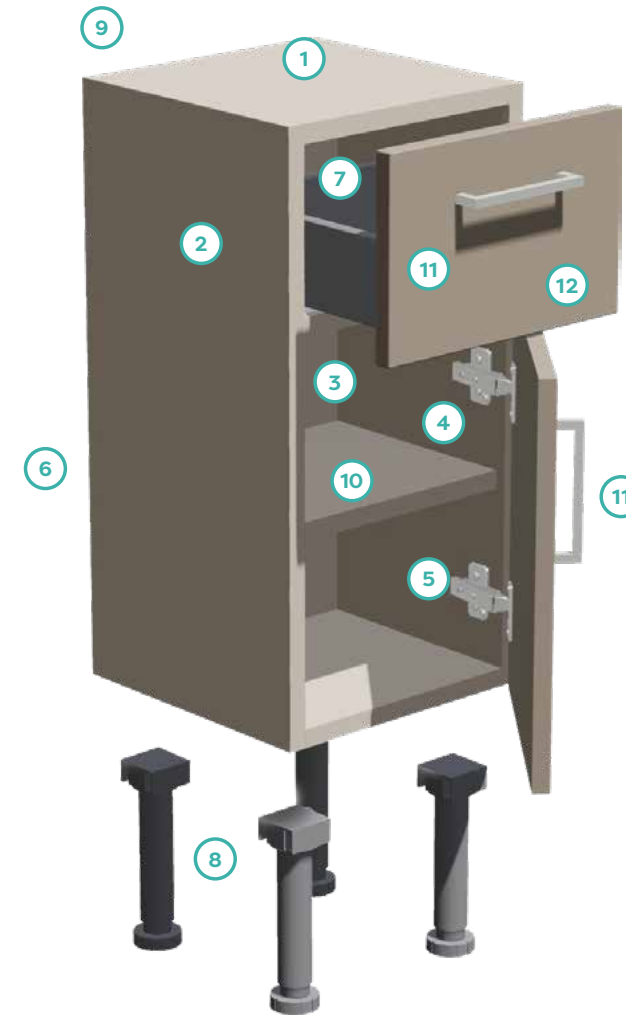

We specialise in quality bathrooms for less. All our furniture is easy to like, easy to buy and easy to fit and once you have one we know you will love it!

Our cabinets are of traditional 'glue and dowel' construction and are produced using the latest computer controlled machinery throughout the manufacturing process. We are so confident in our product, that it comes with a reassuring 5 year guarantee on all of our cabinets.

We reserve the right to change products at any time. Please note: Due to photographic and printing processes, the colours shown here may not be a true representation of the product. Please see samples for the actual colours.

5 Internal Features

We use the highest quality internal accessories, in addition all hinges and drawer runners have built in soft close as standard. This ensures soft and silent closing on all bathroom doors and drawers everytime.

6 Ceramicware

We offer an attractive range of basins in either Mineral Cast or Ceramic. With a choice of over 30 basins you will be sure to find one perfect for your bathroom.

7 Range of lighting

We offer a wide range of lighting from LED mirrors to drawers and cabinet lighting which adds the finishing touch to your bathroom.

8 Planning

Available in 11 cabinet widths and 3 standard depths. Planning your bathroom couldn't be easier with one of the most comprehensive selection of cabinet sizes available.

Cabinet benefits

1. Traditional methods of glue and dowel construction supplied factory assembled for quick and easy installation
2. Rigid 18mm MFC colour co-ordinated cabinets finishes to suit all door and drawer front finishes
3. Solid 8mm cabinet backs in a white finish
4. All metal 110° three way fully adjustable clip on hinges with built in soft close offering easy adjustment and removal if required.
5. Cabinets are handed to avoid unnecessary drilling holes
6. All exposed cabinet edges are finished in ABS edging for additional protection
7. Stylish anthracite finish slim metal drawer boxes with soft close full extension runners and solid 16mm co-ordinated bases for strength and stability. Individual drawer box lighting is available as an option.
8. All plinth style cabinets are supplied inclusive with 200mm adjustable legs as standard and wall brackets for wall mounting if required.
9. Wall cabinets fitted with fully adjustable concealed hanging brackets for a neat finish
10. All wall cabinets are supplied with clear glass middle shelves as standard. Base cabinets are subject to a surcharge for glass option middle shelves.
11. Inclusive Handles or 'Push to Open' doors are included in the cabinet price.
12. 'Push to Open drawers' and 'Premium' handles are subject to a surcharge.
13. When ordering cabinets with combined semi-recessed basins the fascias are pre-cut and sealed to suit the basin.
14. Laminate and Solid surface worktops are cut to length for scribing and finishing on site.
15. All cabinets are made to order, assembled and hand finished in the UK.
16. Cabinets are covered by a five year manufacturers guarantee

Please note: Soft close systems are removed from doors and drawers when the 'HANDLELESS' push to open option is ordered