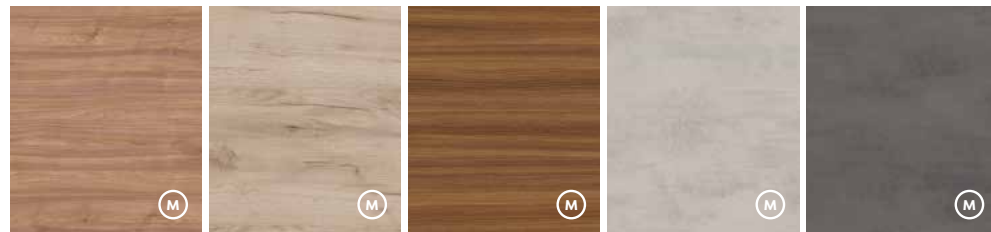

Slab

GLOSS SLAB, MATT SLAB & MATT GRAIN SLAB

(F) FOIL WRAPPED DOOR (M) MFC SLAB DOOR

White Gloss *Anthracite Gloss Dust Grey Matt Sky Blue Matt Alby Blue Matt Reed Green Matt

Fjord Green Matt Monument Grey Matt Sage Green Matt Rusty Red Matt Alby Blue Woodgrain Elegant Black Woodgrain