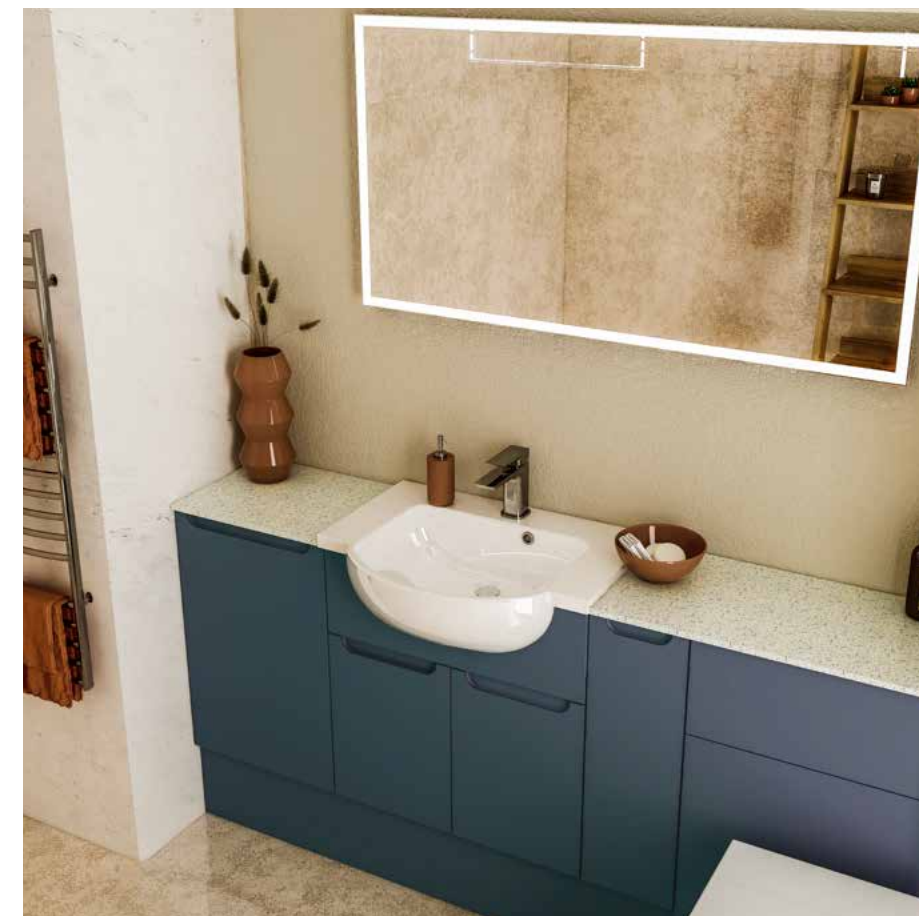

PULL HANDLE

IN ALBY BLUE, MATT PULL HANDLE

With its integrated pull handle design finished in Alby Blue, this clean uncluttered look is complemented with Fusion 12mm solid surface worktops in Ice Blue. The large Ariel LED mirror provides a practical yet dramatic feature to complete the look.

Round Arco mineral cast basin to suit 320 deep cabinets with 30mm rim