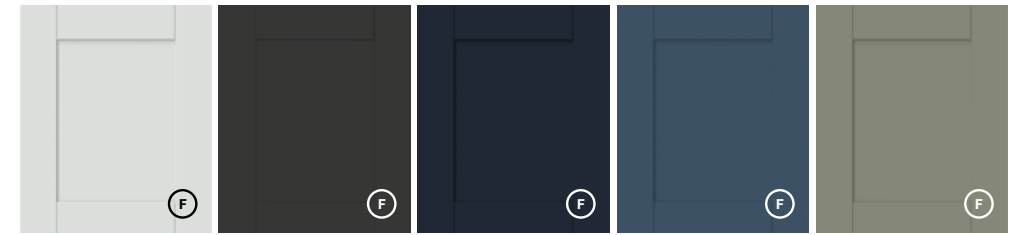

Shaker

MATT GRAIN SHAKER

Light Grey Woodgrain Diamond Grey Woodgrain Indigo Blue Woodgrain Alby Blue Woodgrain Reed Green Woodgrain

2 Choose your cabinet & plinth finish

Choose from a selection of cabinet finishes to co-ordinate with your chosen door finish or alternatively use a contrasting colour. They look as good on the inside as they do on the outside.