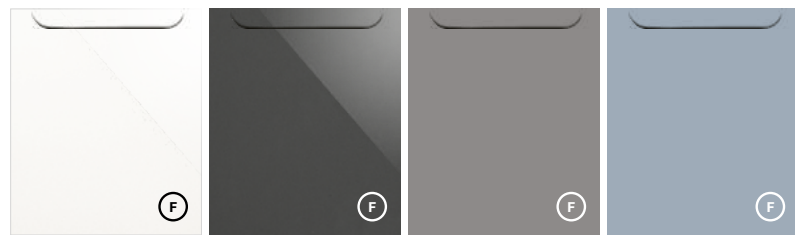

Pull Handle

GLOSS PULL HANDLE & MATT PULL HANDLE

White Gloss *Anthracite Gloss Dust Grey Matt Sky Blue Matt