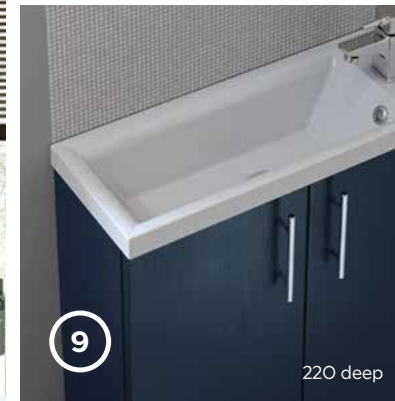

You'll love these clever ideas for your bathroom

Elevate your bathroom experience with ideas that seamlessly combine functionality and creativity. Discover innovative fixtures, stylish storage solutions. Embrace that harmonious balance between form and function, making every visit to your bathroom a delightful experience.

1. LED Mirrors
2. Floor and Wall Hung options
3. Midi Frameless mirrored wall cabinet 1150 high
4. Mirrored display cabinet 810 high
5. Frameless Mirrored wall cabinet
6. Square Arco mineral cast Basin to suit 220/320 deep cabinets
7. Round Arco Wing 1610 wide mineral cast semi recess Basin with combined worktop. Available left or right hand wing.
8. Choice of cistern Buttons
9. 220 & 320 Cabinet depth options
10. Push to Open handleless front option
11. Integral Pull Handle design
12. Choice of Tap styles and colours
13. Choice of Sanitaryware styles
14. Stylish anthracite finish slim metal drawer boxes with soft close full extension runners and solid 16mm co-ordinated bases for strength and stability. Optional drawer box lighting available.