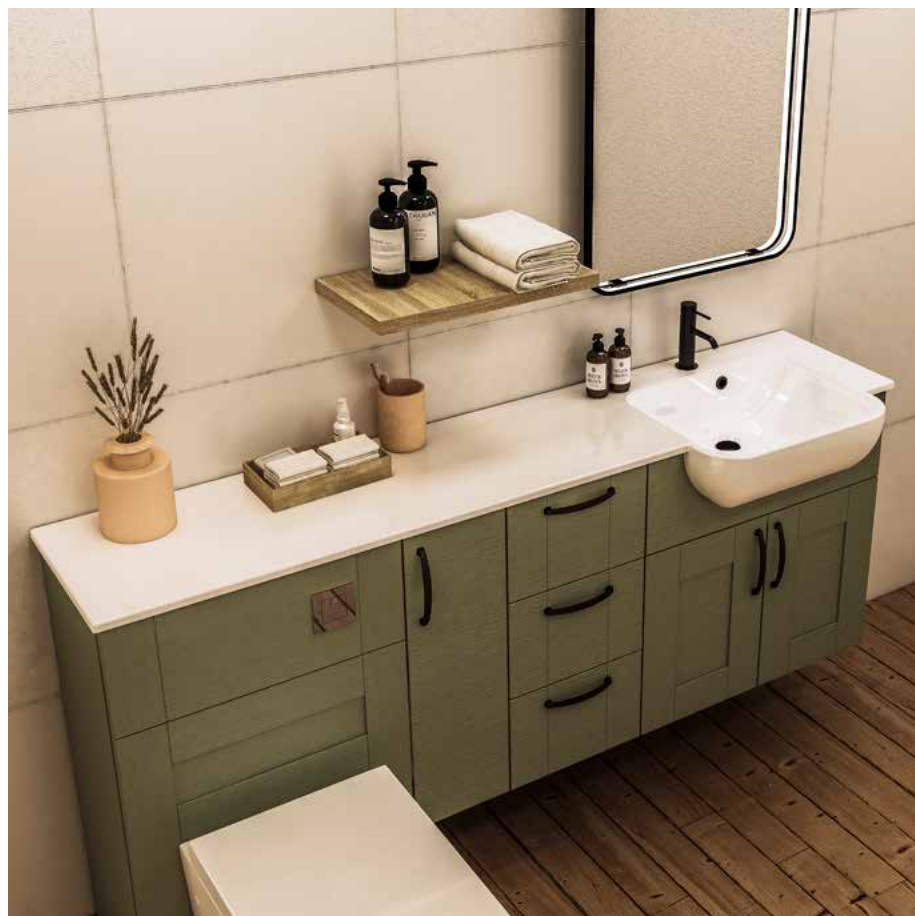

SHAKER

IN REED GREEN, MATT GRAIN SHAKER

The Reed Green woodgrain finish adds a contemporary twist to this traditional shaker door, particularly when combined with wall hung furniture which extends the visible floor area to create a sense of space.

Square Arco wing mineral cast basin with combined left hand wing to suit 320 deep cabinets 1610 wide

SHOWN WITH:

- Square Arco Wing Mineral Cast Basin 1610 Wide
- Black Matt Round Tap
- Square Arco Wall Hung Pan
- Square Cistern Button in Chrome Finish
- Moon Rectangular LED Mirror
- Matt Black Bow Handle (TH708)
- Reed Green Matt Co-ordinated Cabinet