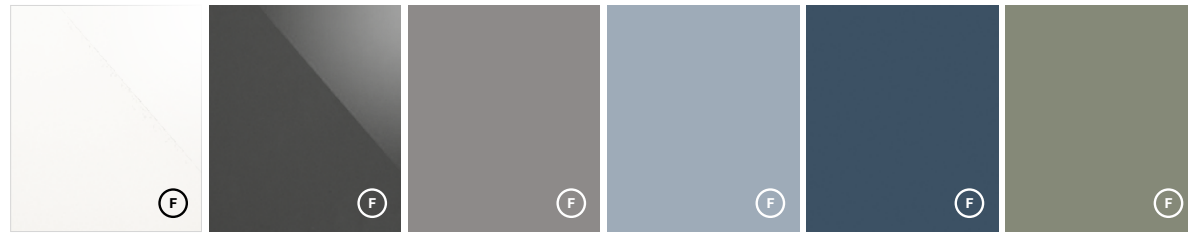

1 Choose your door design

Choosing your door style and finish is important. Colour match to your desired bathroom finish or choose a contrast to suit your personality.

Slab

GLOSS SLAB, MATT SLAB & MATT GRAIN SLAB

(F) FOIL WRAPPED DOOR (M) MFC SLAB DOOR

White Gloss *Anthracite Gloss Dust Grey Matt Sky Blue Matt Alby Blue Matt Reed Green Matt