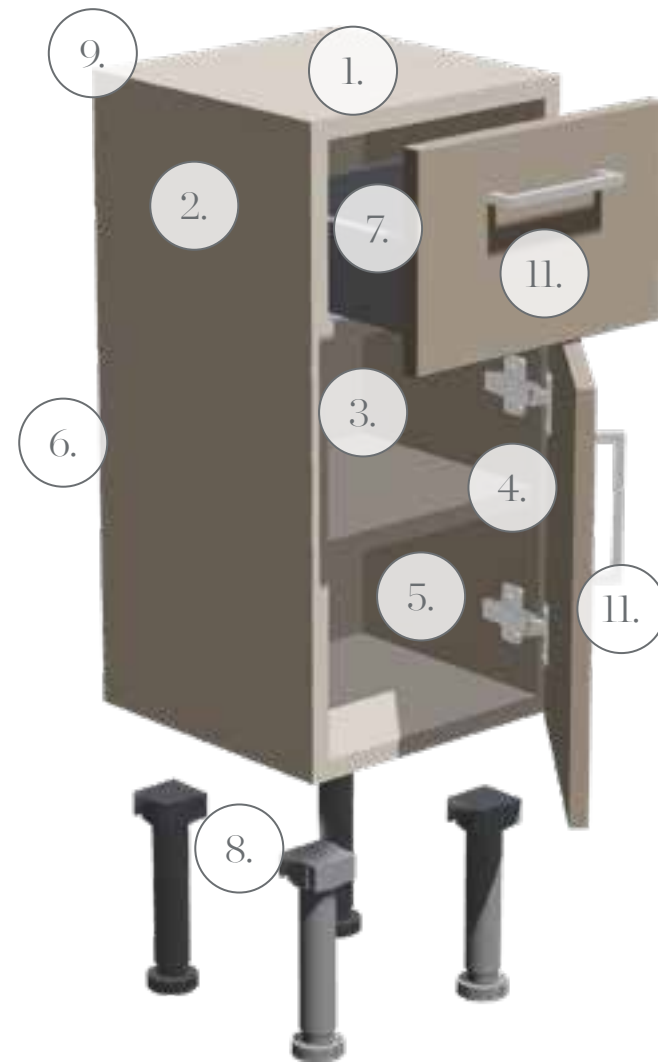

1. Traditional methods of glue and dowel construction supplied factory assembled for quick and easy installation.
2. Rigid 18mm MFC colour co-ordinated cabinets are available with the majority of front finishes offered, additionally fitted matching gable sides are an alternative where a co-ordinated finish is not available.
3. Matching 8mm solid cabinet backs on all co-ordinated cabinet finishes. Basin cabinets have removable backs for ease of plumbing installation.
4. All metal 110° three way fully adjustable clip on hinges with built in soft close offering easy adjustment and removal if required.
5. Cabinets are handed to avoid unsightly drilling holes.
6. All exposed cabinet edges are finished in ABS edging for a robust edge.
7. Stylish anthracite finish slim metal drawer boxes with soft close full extension runners and solid 16mm co-ordinated bases for strength and stability.
8. All plinth style cabinets are supplied inclusive with 200mm adjustable legs as standard and wall brackets for wall mounting if required.
9. Wall cabinets fitted with fully adjustable concealed hanging brackets.
10. All wall cabinets are supplied with clear glass middle shelves as standard Base cabinets are subject to a surcharge for glass option middle shelves.
11. Inclusive Handles or 'Push to Open' doors are included in the unit price.
12. 'Push to Open drawers' and 'Premium' handles are subject to a surcharge.
13. When ordering cabinets with combined semi-recessed basins the fascias are pre-cut and sealed to suit the basin.
14. Worktops can be supplied fabricated to size to suit your design with factory finished edges or in continuous lengths for on-site fitting.
15. All cabinets are made to order, assembled and hand finished in the UK. Cabinets are covered by a five year manufacturers guarantee.
16. Guarantee details for all non furniture items can be found on our website Please note: Soft close systems are removed from doors and drawers when the 'HANDLELESS' push to open option is ordered.

Mereway Bathrooms®