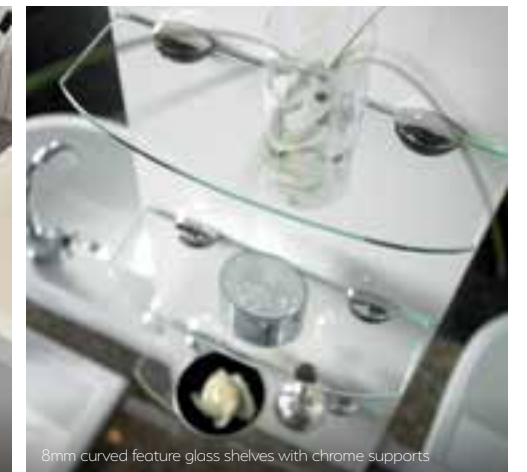

Slim metal drawers in Anthracite finish with soft close