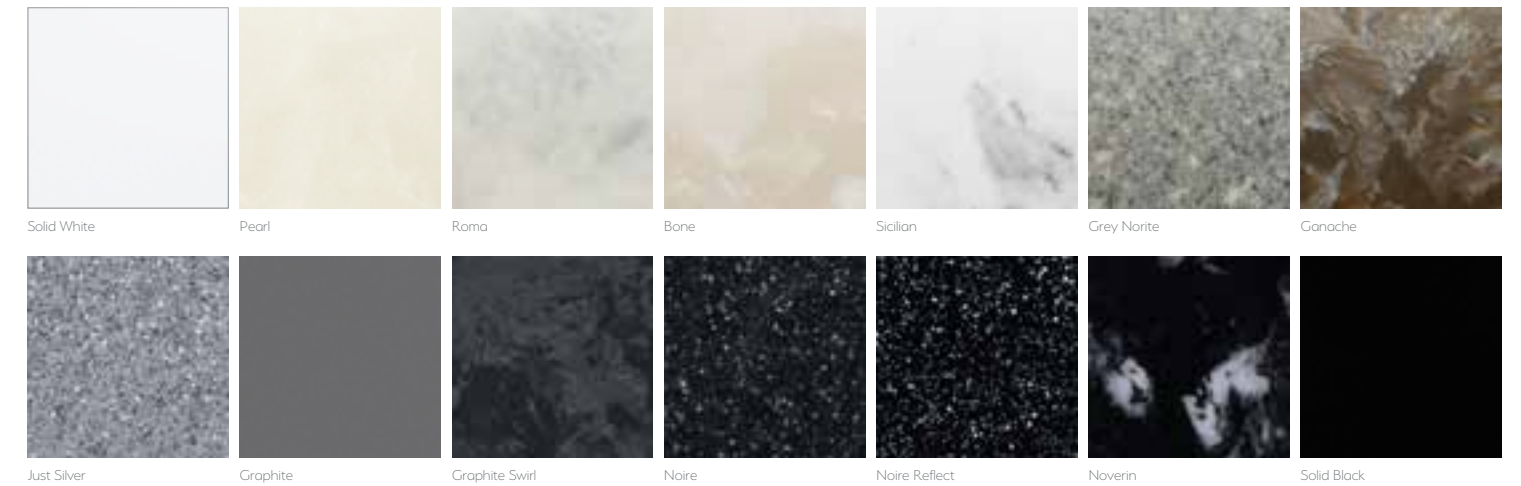

Fusion (12mm)

Fusion (20mm)

Lustre (20mm)

SteriTouch®

We are proud to offer our premium range of Lustre worktops. The cultured marble Lustre range is hand made to order in the UK and available in 14 carefully curated, trend led designs ranging from true to life marble effect to high gloss sparkle, each offering the perfect finishing touch to your bathroom. Lustre's tops are extremely durable and due to their protective gel coating are 100% non-porous, waterproof and extremely stain resistant. In addition to their beautiful appearance, all Lustre worktops now have SteriTouch® included within the gel coat. SteriTouch® technology offers increased protection against bacteria and mould, restricting the growth of harmful micro-organisms responsible for illness, infection, odours, staining and material degradation. The anti-microbial properties of SteriTouch® have been verified by independent laboratories using the ISO 22196 test method. SteriTouch® is a registered trademark of Radical Materials Ltd