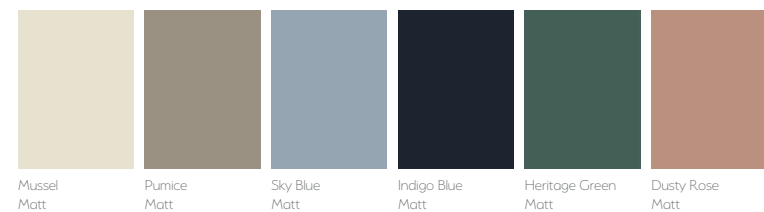

Adriatic *in Sky Blue Matt*

A light door finish gives a fresh, airy feel to the bathroom.

- **FITTING STYLE:** Fitted
- **HANDLE:** Titanium 'D' handle (No 713)
- **WORKTOP:** Ice Blue 12mm Fusion
- **CABINET:** Sky Blue Matt
- **BASIN:** Simplicity Plus mineral cast
- **TAP:** Chrome Idra Twist
- **PAN:** Corto back to wall
- **MIRROR:** Ellipse LED

AVAILABLE IN: