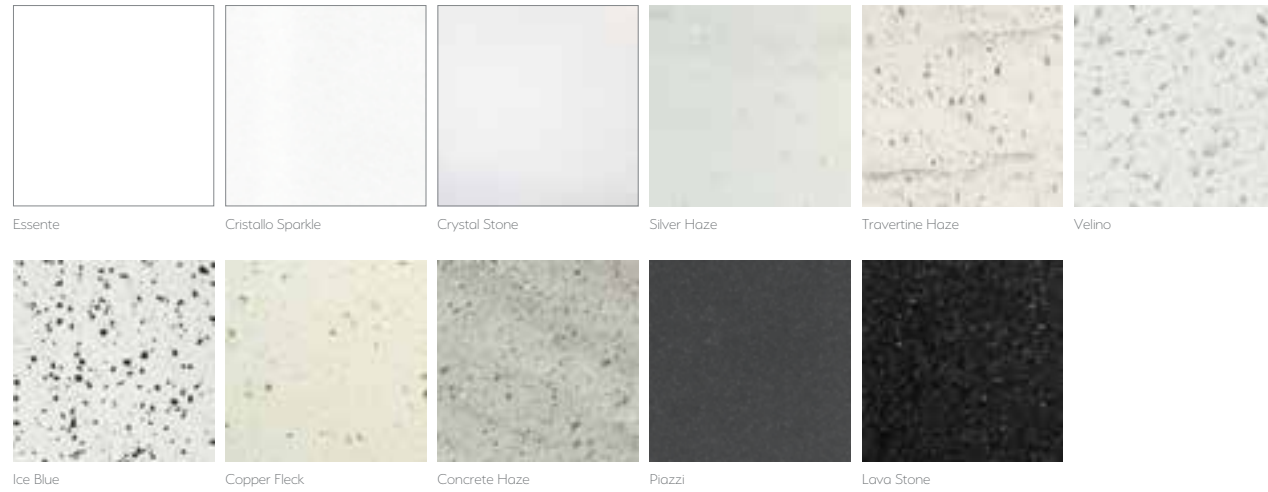

Worktop finishes

Our solid surface worktops are made from a modified acrylic material that is durable and non-porous with hygienic qualities that make it easy to clean and maintain. Supplied 12mm (11 finishes) & 20mm (5 finishes) thick with a sharp radius top edge to give a slim leading edge design. Available in 16 carefully chosen finishes offering solid colour throughout, Fusion is the ideal surface for the bathroom environment.

Fusion (12mm)