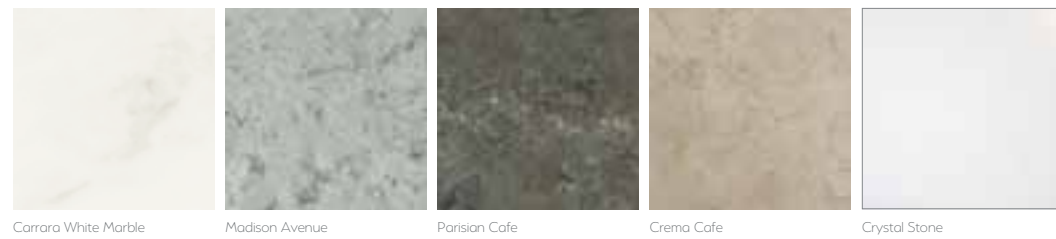

Fusion (20mm)