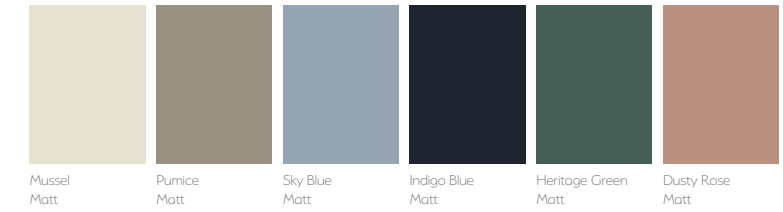

Adriatic *in Dusty Rose Matt*

Radiate positivity and calm by combining this bright matt door finish with chic accessories.

- **FITTING STYLE:** Fitted
- **HANDLE:** Contemporary Matt Black handle (No. 722)
- **WORKTOP:** Copper Fleck 12mm Fusion
- **CABINET:** Matching Gable Side with Light Grey interior
- **BASIN:** Round Arco semi-recess mineral cast
- **TAP:** Black Matt Round
- **PAN:** Bordo back to wall
- **MIRROR:** Piazza LED

AVAILABLE IN: