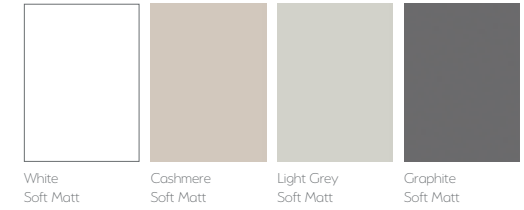

Adriatic Soft Matt *in White Soft Matt*

Extra storage doesn't need extra floor space. Use modular furniture to keep a sense of spaciousness.

FITTING STYLE: Modular
HANDLE: Push to Open Handleless
CABINET: White Matt
BASIN: Linea 60 mineral cast
TAP: Chrome Contemporary Square
MIRROR: Chiara LED

AVAILABLE IN: