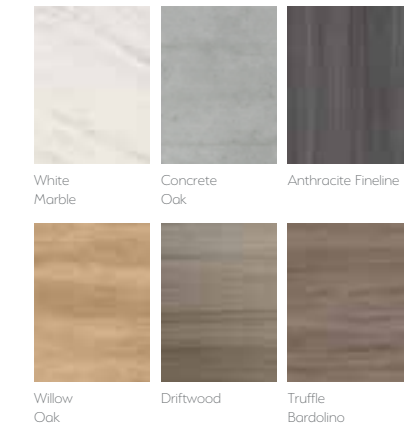

AVAILABLE IN:

Square Arco semi-recess basin with left hand integral worktop wing