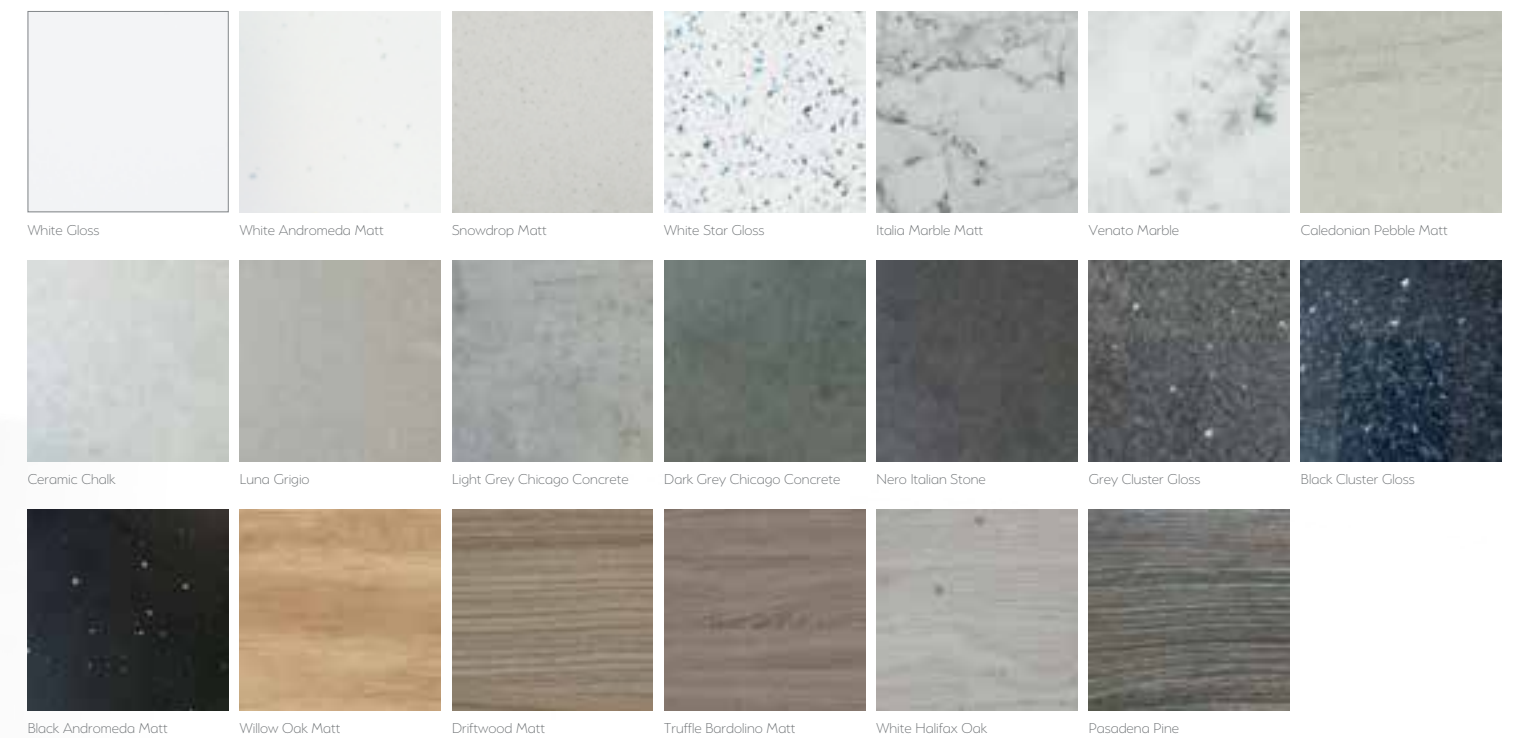

Laminate (22mm)

With a radius front edge to give a slim square effect, available in 20 carefully chosen finishes to complement our range of door colours from stone through to matching woodgrain effect.