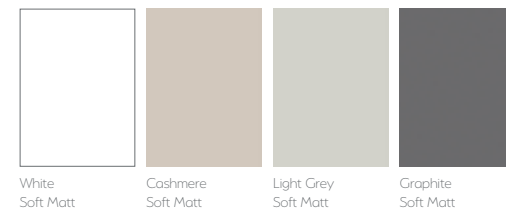

Adriatic Soft Matt *in Cashmere Soft Matt*

When storage is essential, maximise your space with fitted furniture.

FITTING STYLE: Fitted
HANDLE: Aged Copper 'D' handle (No 719)
CABINET: Cashmere Matt
BASIN: Round Arco semi-recess mineral cast
TAP: Chrome Idra Twist
PAN: Bordo back to wall
MIRROR: Universal with Pulse Square LED light

AVAILABLE IN:

Round Arco semi-recess basin